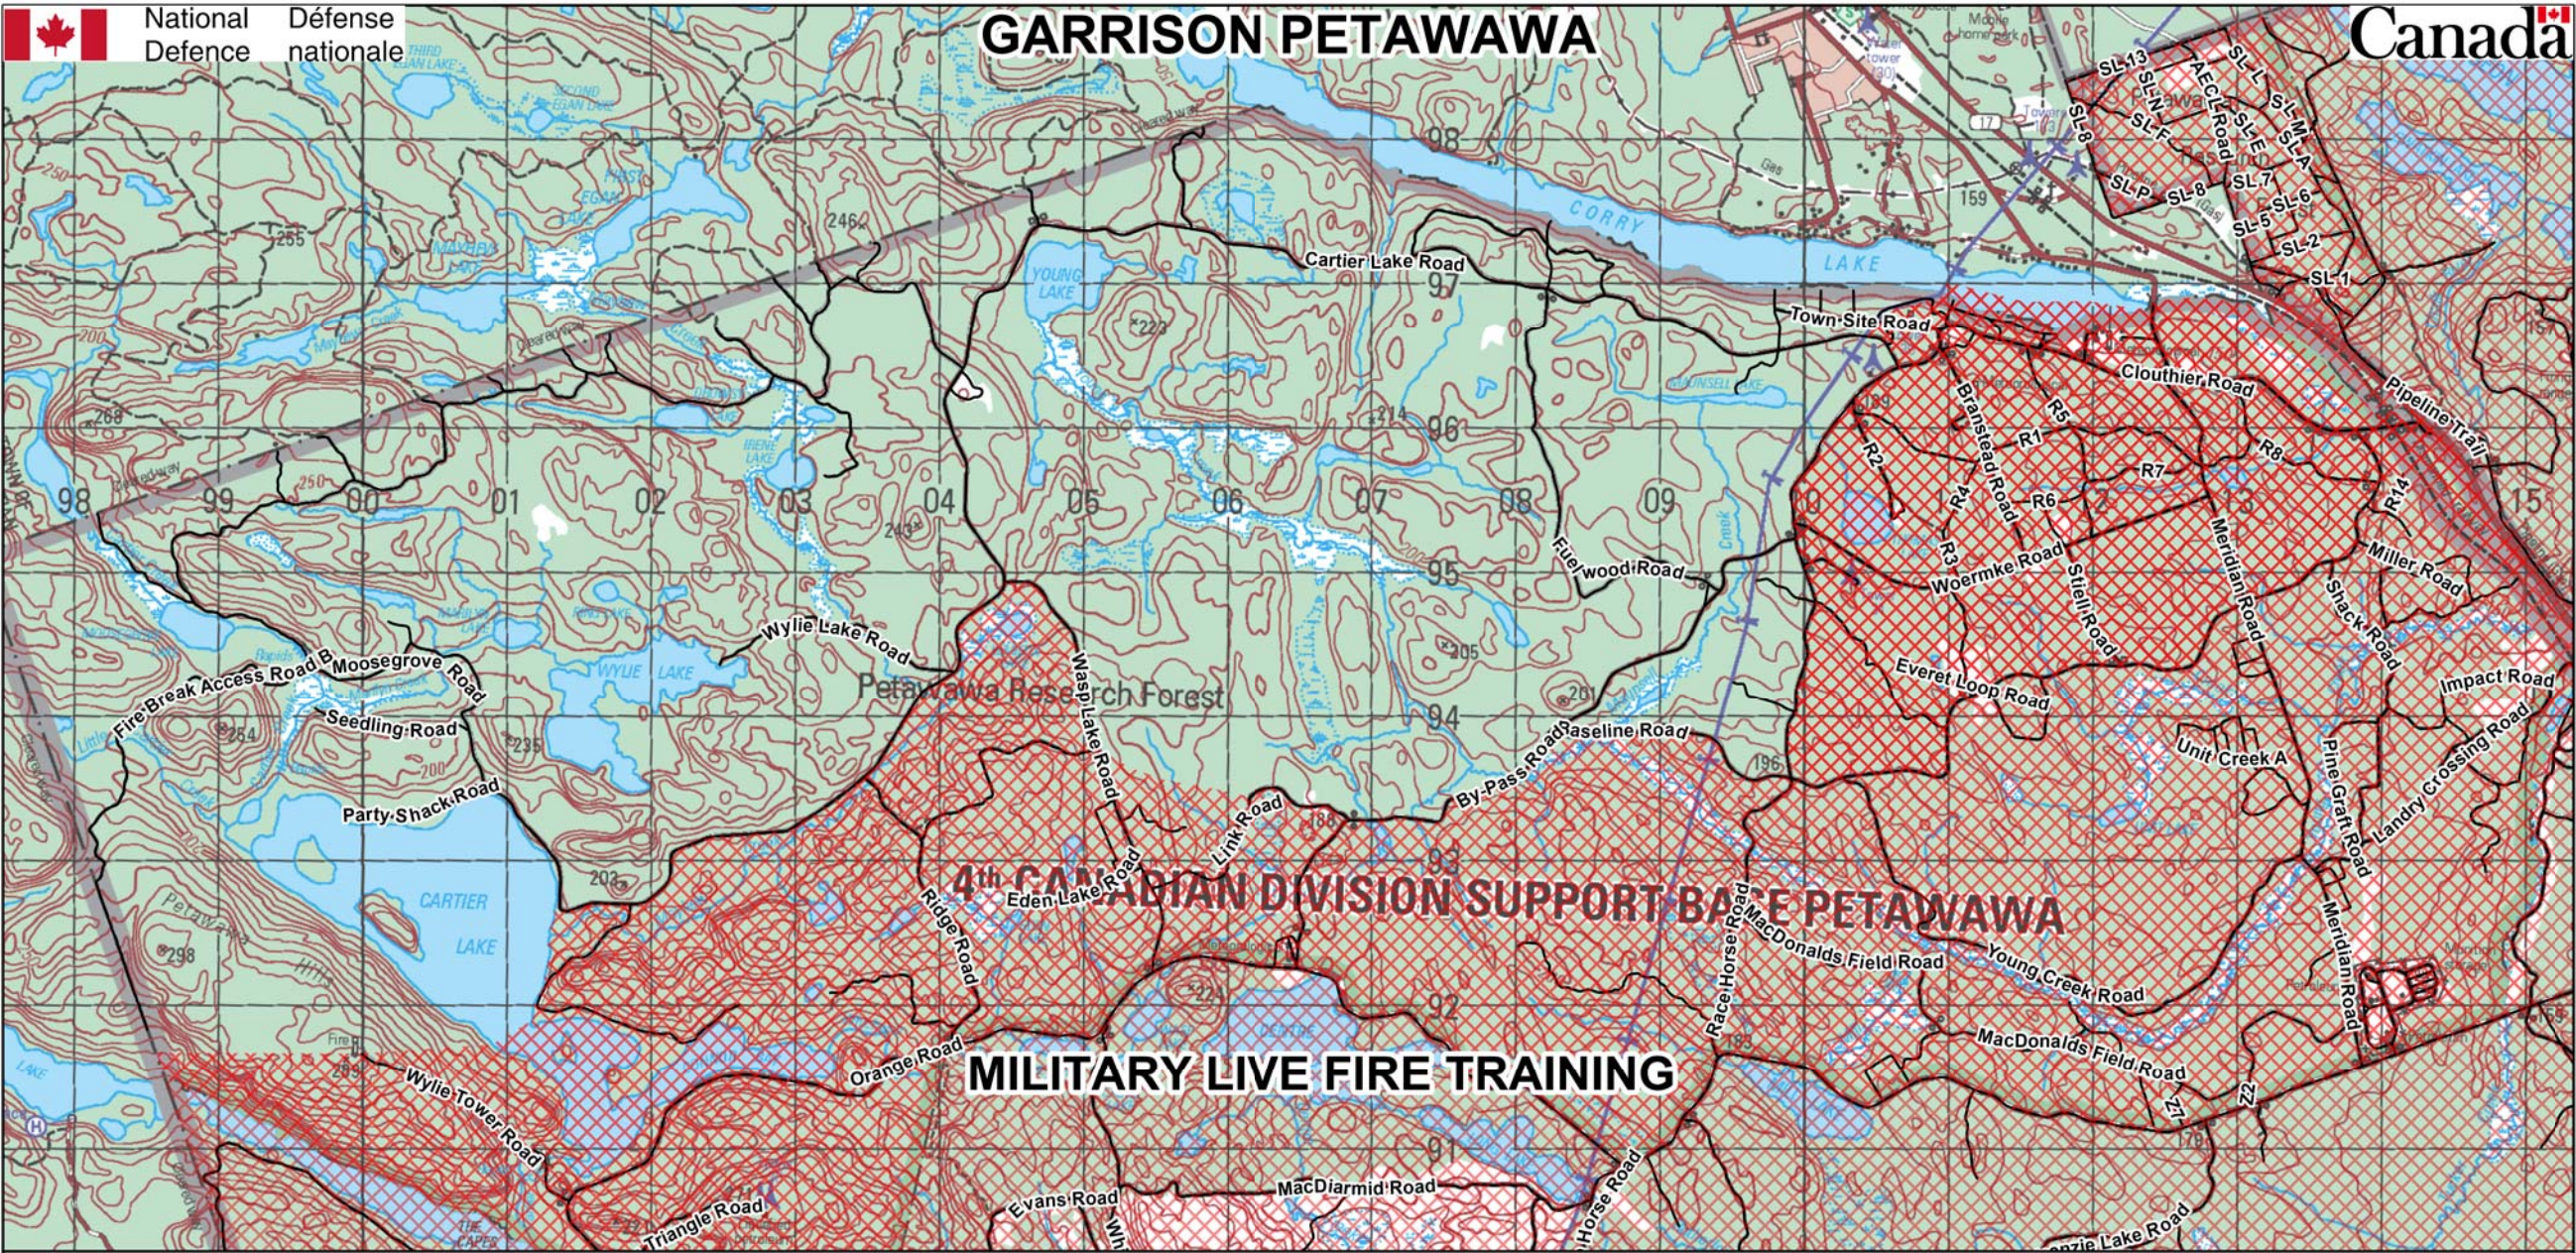

GARRISON PETAWAWA

Projection Universal Transverse Mercator (UTM)
 UTM Grid Zone Designator 18T
 100,000m Identifier UR
 Datum North American Datum 1983 CSRS

PETAWAWA RESEARCH FOREST

HUNTING ZONE MAP 02-17 NOV, 2024

1:52,000

1 0 1 2 3 4 Kilometres

1 0 1 2 3 Miles

| Legend | |
|---|---------------------|
|  | Roads |
|  | No Hunt Zone - 2024 |

| | |
|----------|----------------------|
| NAME: | PRF HUNTING ZONE MAP |
| WO: | PET1014 |
| DATE: | 07OCT2024 |
| EDITION: | 10 |